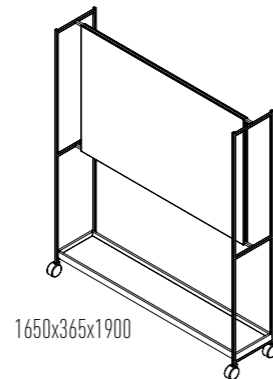

AREIA
STUDIO
CONCEPT

MESAS | TABLES

1400x1620x740

1400x800x740

1400x1400x1100

1620x800

1400x450x1100

900x600x400

600x600x450

Assentos | Seats

800x800x800

300x376x450

366x366x450

500x500x890

420x420x750

Armários | Cabinets

1200x450x740

1200x450x740

1650x365x1900

2060x1900x365

800x350x350

800x350x350

450x365x600

Acessórios | Accessories